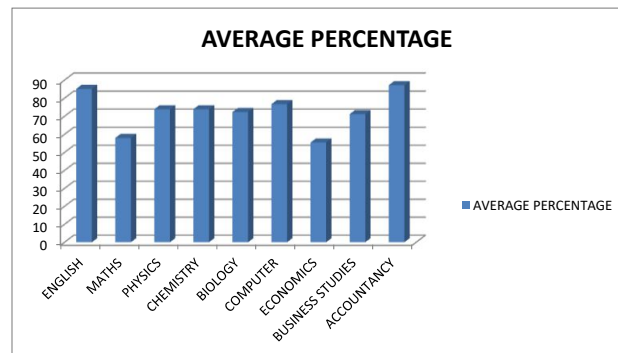

AVERAGE PERCENTAGE

ENGLISH	85.14
MATHS	58
PHYSICS	73.88
CHEMISTRY	73.88
BIOLOGY	72.33
COMPUTER	76.7
ECONOMICS	55.5
BUSINESS STUDIES	71.17
ACCOUNTANCY	87.17

CLASS XII RESULT ANALYSIS - MARCH 2017

	ENGLISH %		MATHS %		PHYSICS %		CHEMISTRY %		BIOLOGY %		COMPUTERS%		COMMERCE%		ECONOMICS%		BUSSINESS STUDIES%		ACCOUNTANCY%	
A1	4	28.57	1	11.11	1	11.11	1	12.50	3	50.00	1	25.00	2	20.00	1	16.67			2	33.33
A2	5	35.71	1	11.11	1	11.11			1	16.67							1	16.67	4	66.67
B1	4	28.57	1	11.11	3	33.33							2	20.00			1	16.67		
B2	1	7.14	1	11.11	3	33.33	3	37.50	1	16.67			1	10.00			1	16.67		
C1			2	22.22			1	12.50	1	16.67	2	50.00	1	10.00	2	33.33	2	33.33		
C2					1	11.11	2	25.000					1	10						
D1							1	12.500			1	25.00	2	20.00	2	33.33	1	16.67		
D2			3	33.333									1	10.00	1	16.67				
PERCENTAGE	14.00	100.00	9.00	100.00	9.00	100.00	8.00	100.00	6.00	100.00	4.00	100.00	10.00	100.00	6.00	100.00	6.00	100.00	6.00	100.00