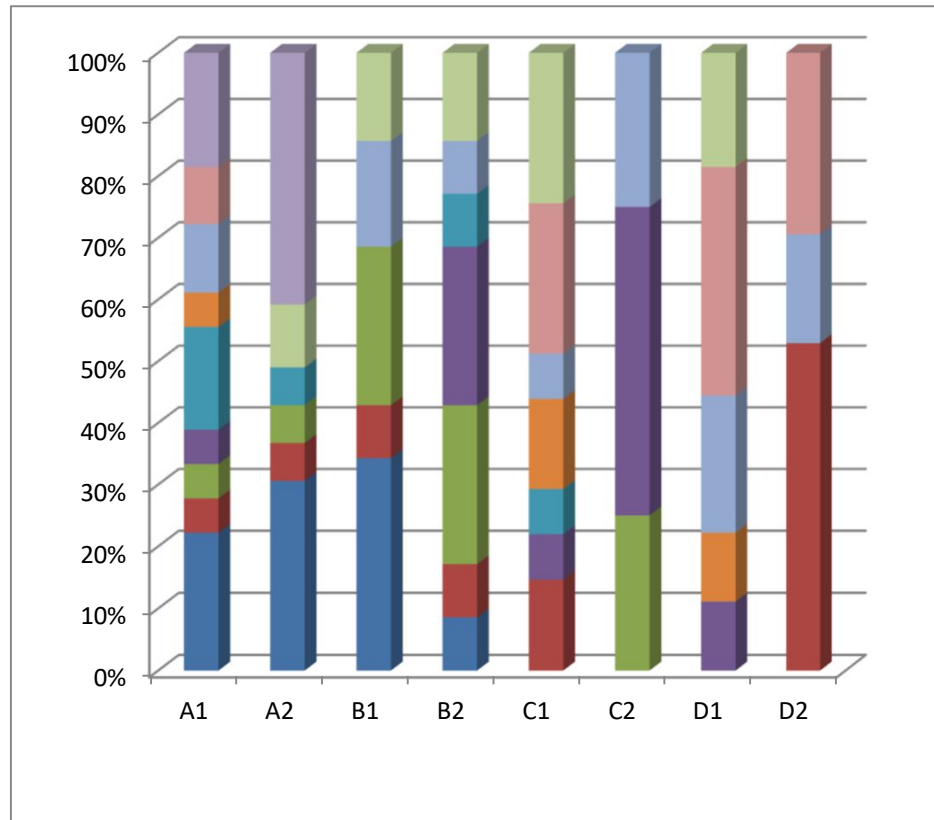

RESULT ANALYSIS (SUBJECT-WISE) - MARCH 2017

Grades	English	Maths	Physics	Chemistry	Biology	Computers	Commerce
A1	40.00	10.00	10.00	10.00	30.00	10.00	20.00
A2	50.00	10.00	10.00	0.00	10.00	0.00	
B1	40.00	10.00	30.00	0.00	0.00	0.00	20.00
B2	10.00	10.00	30.00	30.00	10.00	0.00	10.00
C1		20.00		10.00	10.00	20.00	10.00
C2			10.000	20.000			10
D1				10.000		10.00	20.00
D2		30.000					10.00