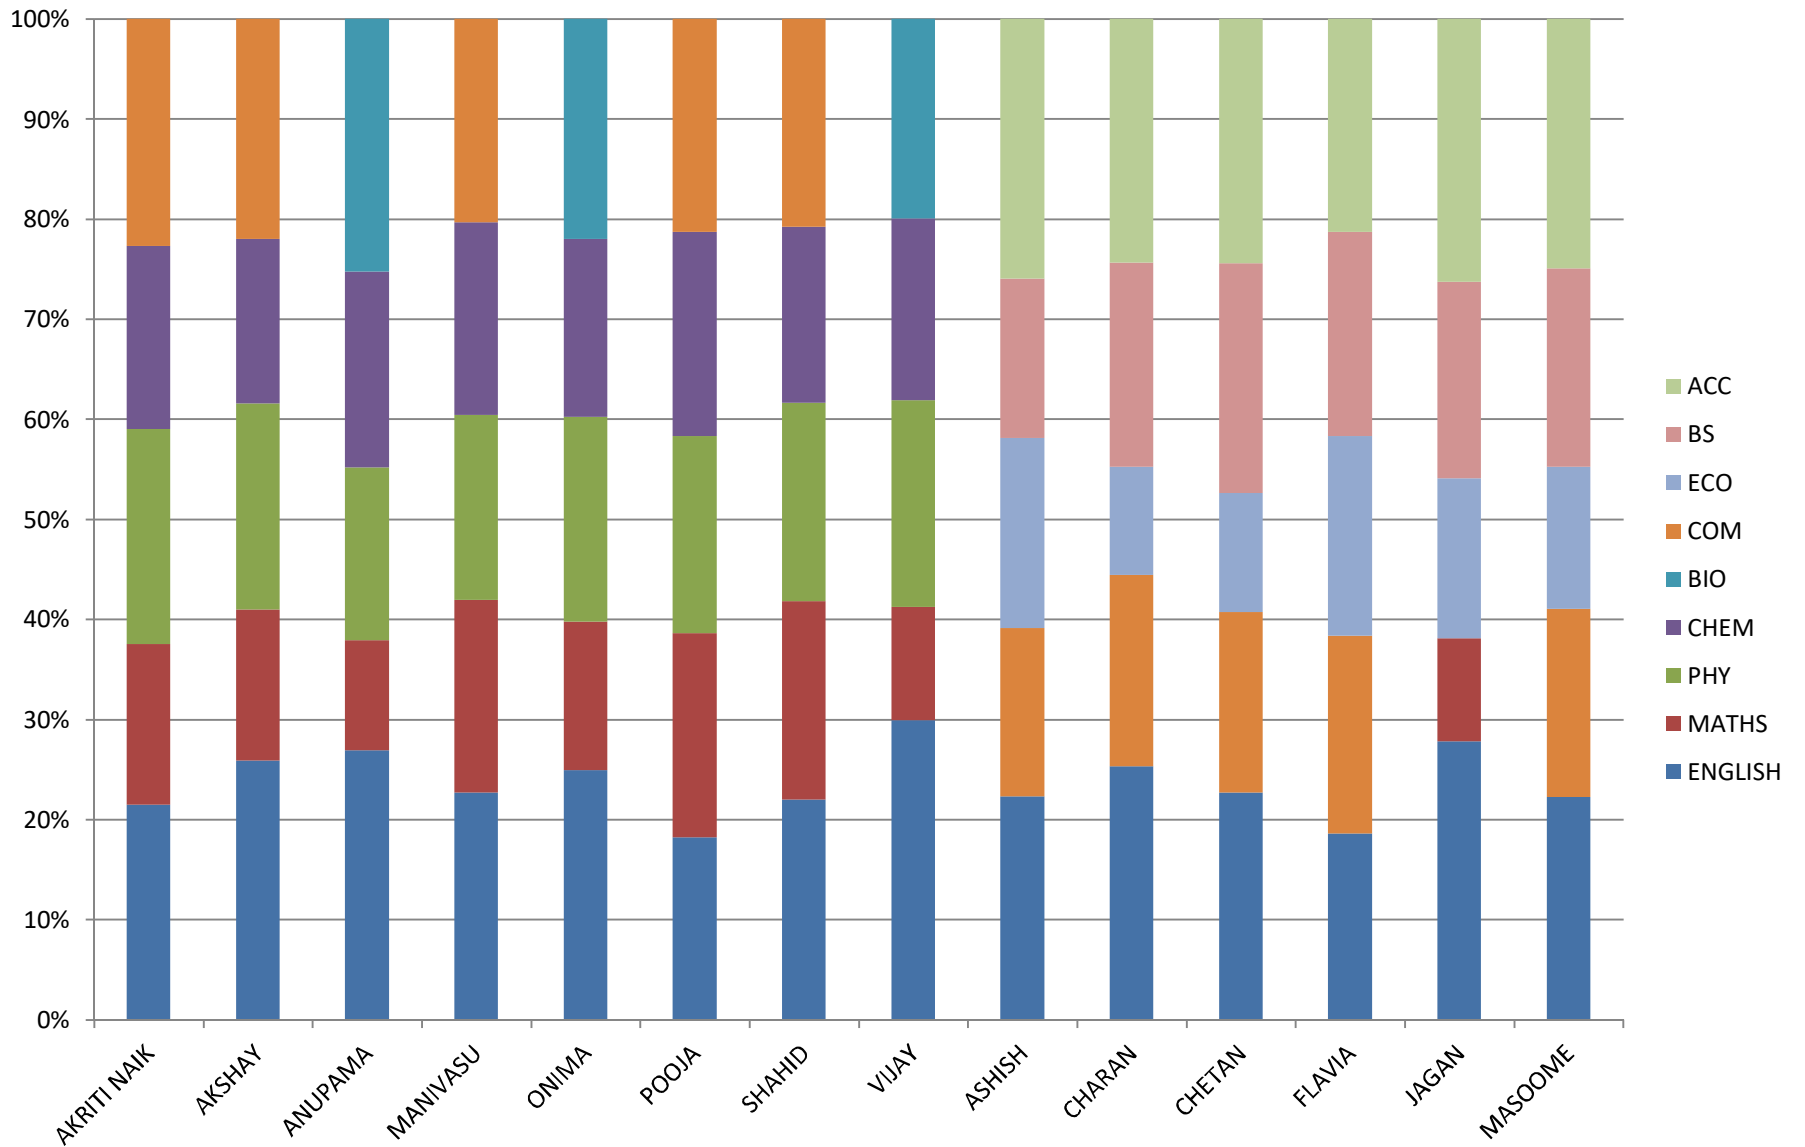

1. Mrs. Suchitra - English
2. Mrs. Sabitha George - Maths
3. Mrs. Sinda - Physics
4. Mrs. Manju - Chemistry
5. Mrs. Roseline - Biology
6. Mrs. Chetana - Computer Science
7. Mr. Ajay - Economics

GRAPH SHOWING DISTRIBUTION OF STUDENTS AND PERCENTILES OF GRADES (STUDENT-WISE)- MARCH 2017